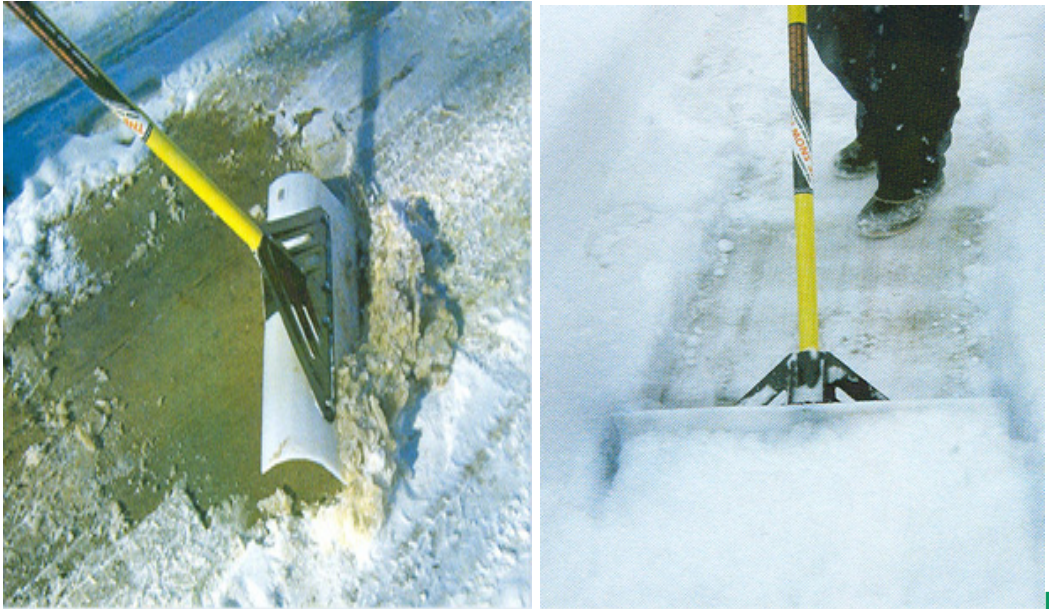

The Snow Plow Industrial Strength Snow Pusher

- Unbreakable Poly Blade
- Benefits Include:
 - Lightweight Design
 - Quiet
 - Rust Free
- Super-Strength Fiberglass Handle
- D-Grip for Comfort and Control
- Heavy Duty Brace Kit
- Full Three-Year Warranty

Use the Snow Plow as a snow pusher, flip it over, and it becomes an effective ice scraper!

24" Item SS0524

30" Item SS0530

36" Item SS0536

48" Item SS0548

Works great on a wide variety of services including concrete, asphalt, and wood.