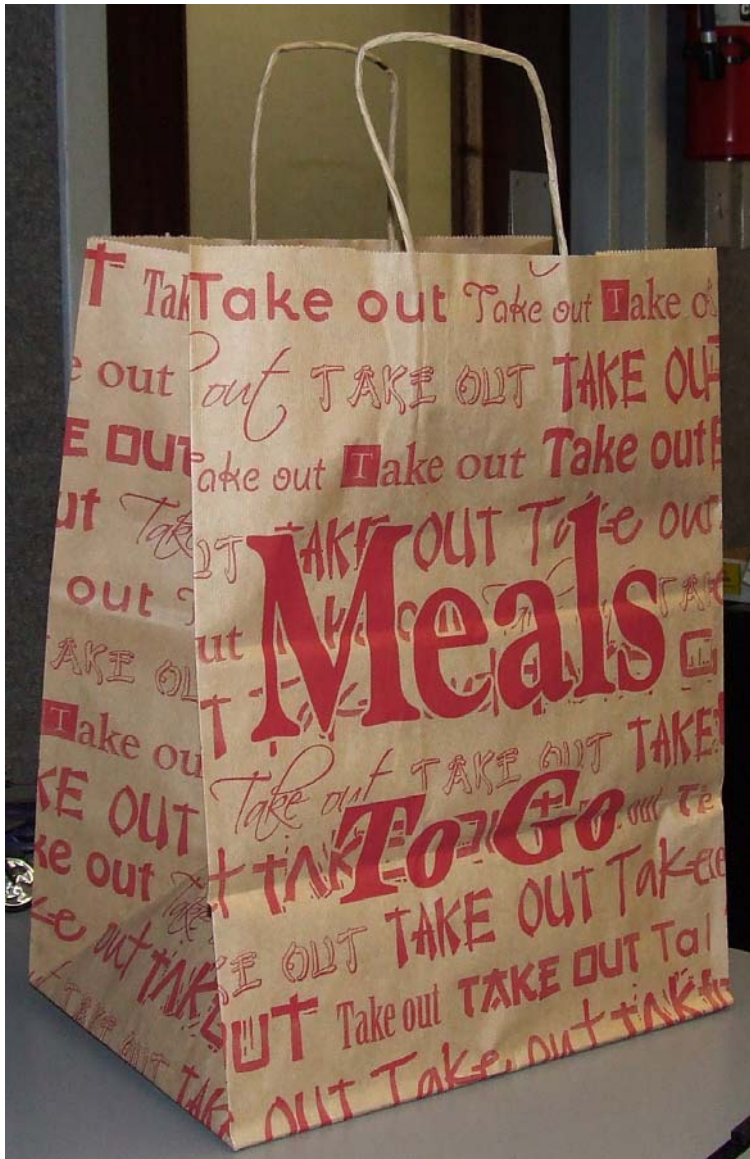

Meals To Go

Everyday Uses for Foodservice:

- Medium & Large Carryout Containers
- Catering
- Perfect For Use With A 9"x9" Clamshell

Item #59266 12"x9"x15-3/4" 200 bags/Case
Duro Bag Mfg. Co.